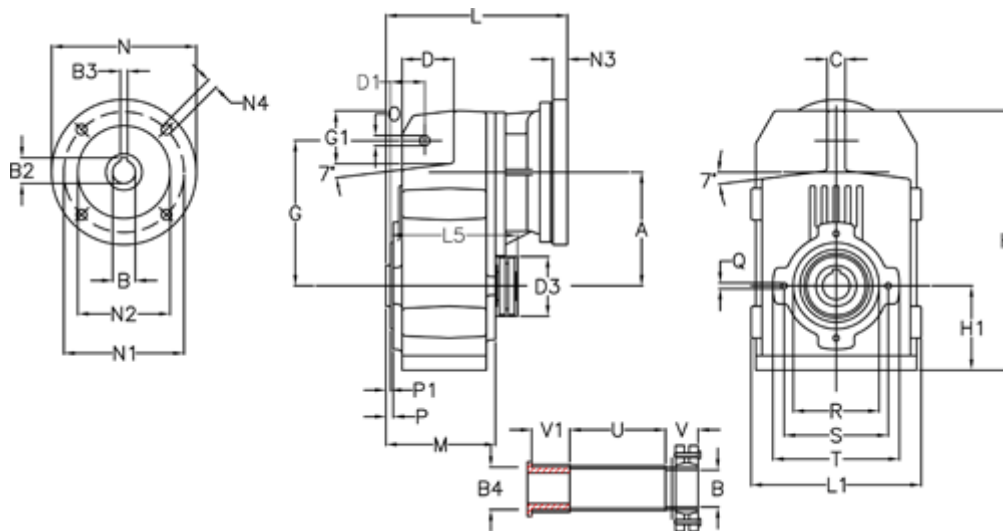

Article number: 29560219368225
 Description: Shaft mounted gear
 A253QF30-193,6-P71B5

Measures

A = 128.75	D1 = 43.5	I5 = 197.5	P1 = 3.5	V = 41
B = 30	d3 = 83	M = 135.5	Q = M10x14	V1 = 48
B1 = 14	G = 162	N = 160	R = 110	
B2 = 16.3	G1 = 58.0	N1 = 130	S = 130	
B3 = 5	H = 290.5	N2 = 110	T = 150	
B4 = 30	H1 = 93.5	N4 = M8x16	Tightening torque Nm adapter bushing = 6.0	
C = 20	L = 213.0	O = 13	Tightening torque Nm shrink disc = 7.0	
D = 57.0	L1 = 188	P = 6.0	U = 120.5	